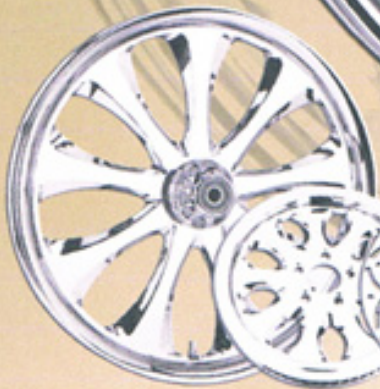

ZILA FORGED ALLOYS

Includes front and rear wheels, rotors & pulley.
Add **£100** per wheel for contrast cut.

£1443.76 + vat
Complete Package

Storm

Lust

C2

SNAKE
MOTORCYCLES

Call us now on 020 8445 6811