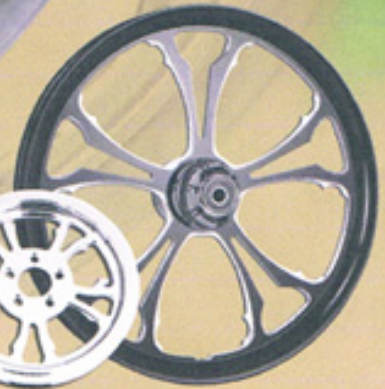

ZILA FORGED ALLOYS

Includes front and rear wheels, rotors & pulley.
Add **£100** per wheel for contrast cut.

£1443.76 + vat
Complete Package

Storm

Lust

C2

SNAKE
MOTORCYCLES

Call us now on 020 8445 6811