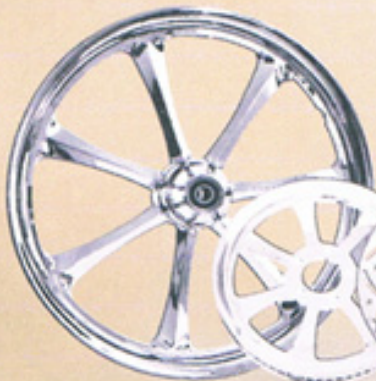

ZILA FORGED ALLOYS

Includes front and rear wheels, rotors & pulley.
Add **£100** per wheel for contrast cut.

£1443.76 + vat
Complete Package

Storm

Lust

C2

SNAKE
MOTORCYCLES

Call us now on 020 8445 6811